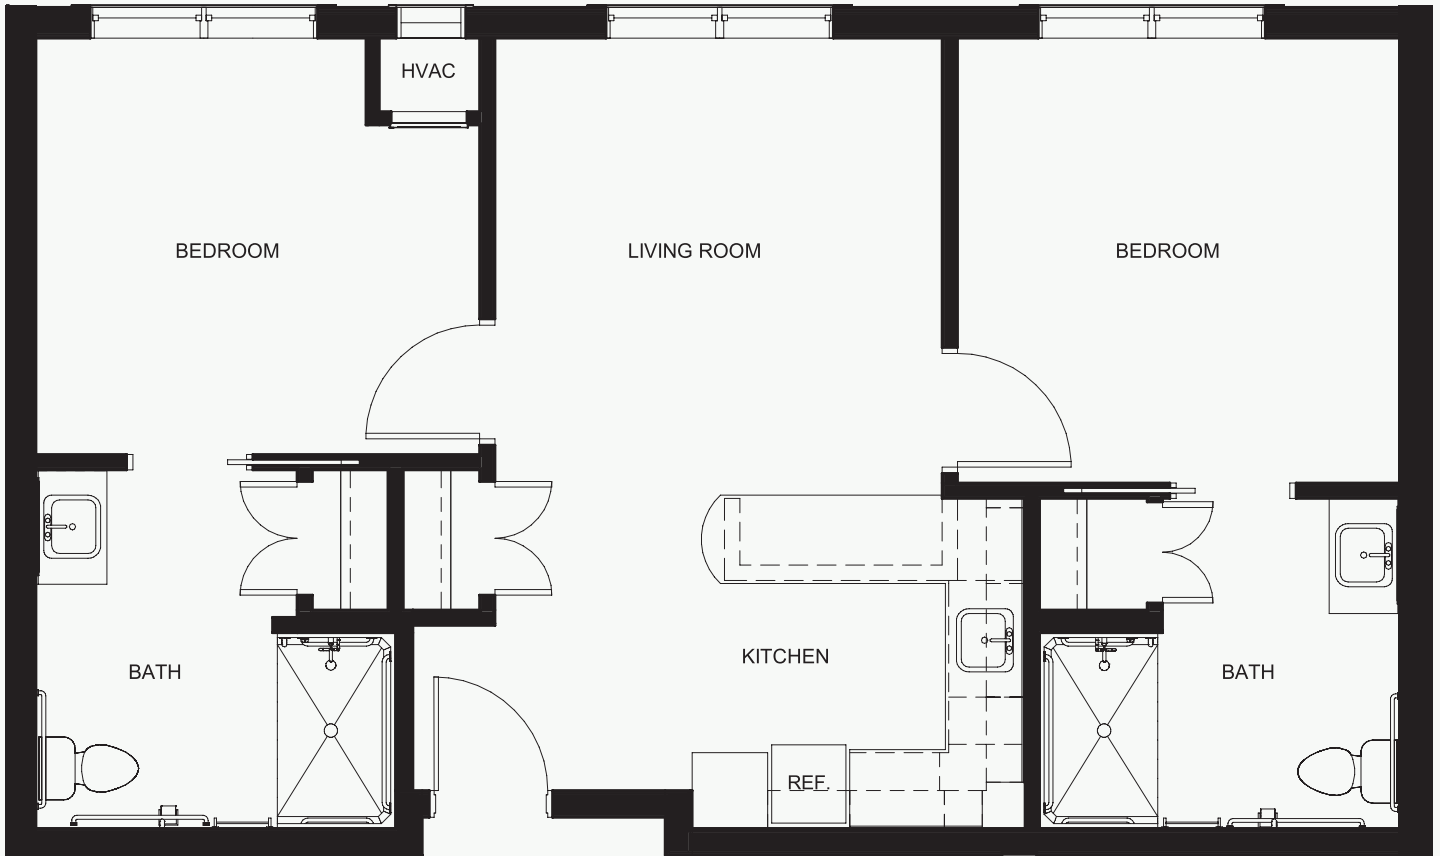

2 BEDROOM, 2 BATH, 745 SQ. FT.

THE SPIRES
AT BERRY COLLEGE