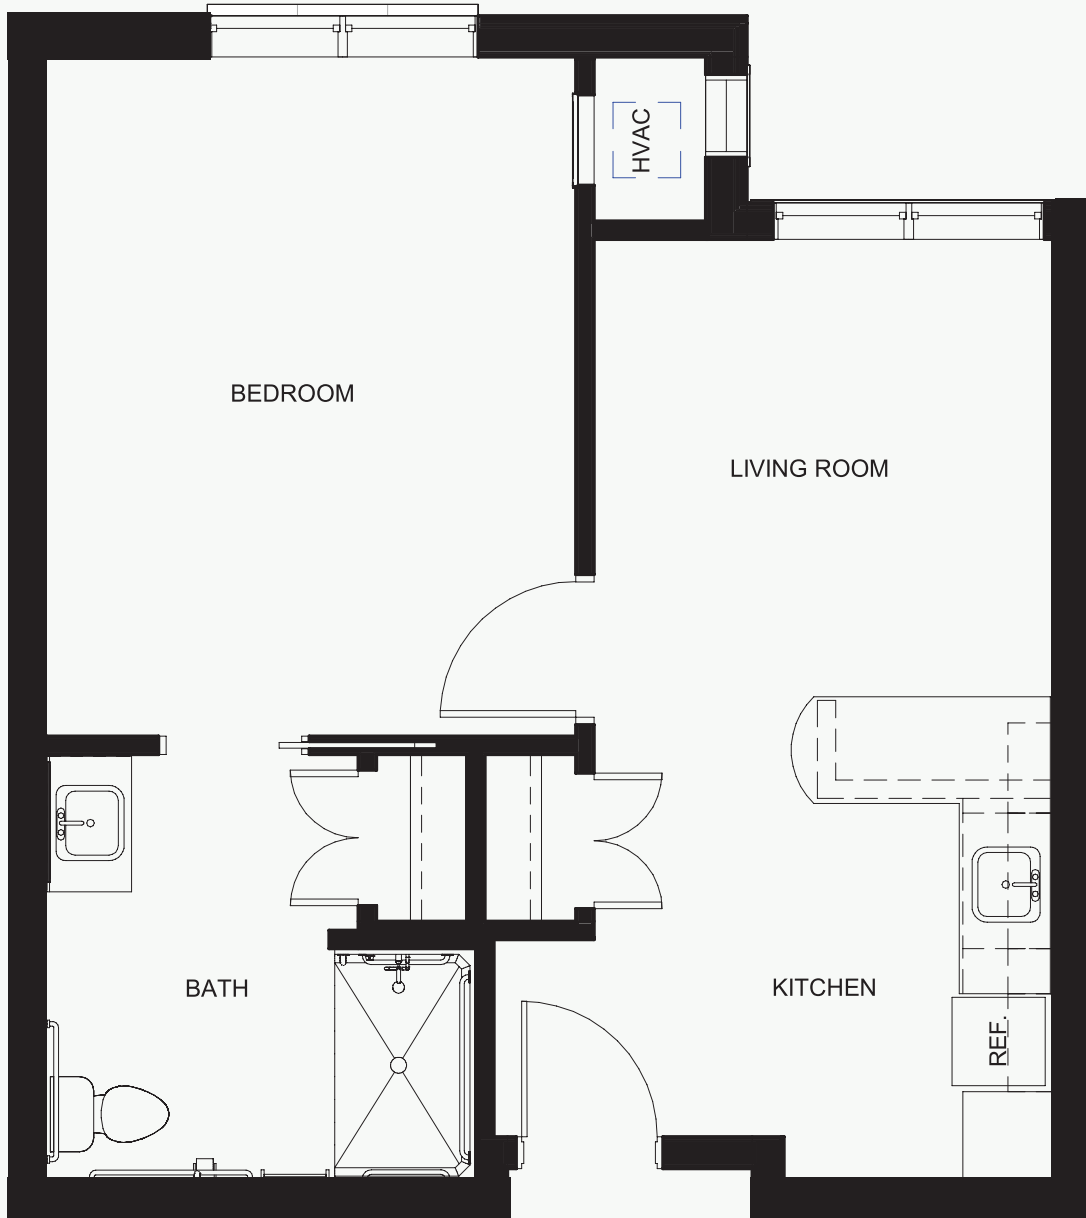

1 BEDROOM, 1 BATH, 518 SQ. FT.

THE SPIRES
AT BERRY COLLEGE