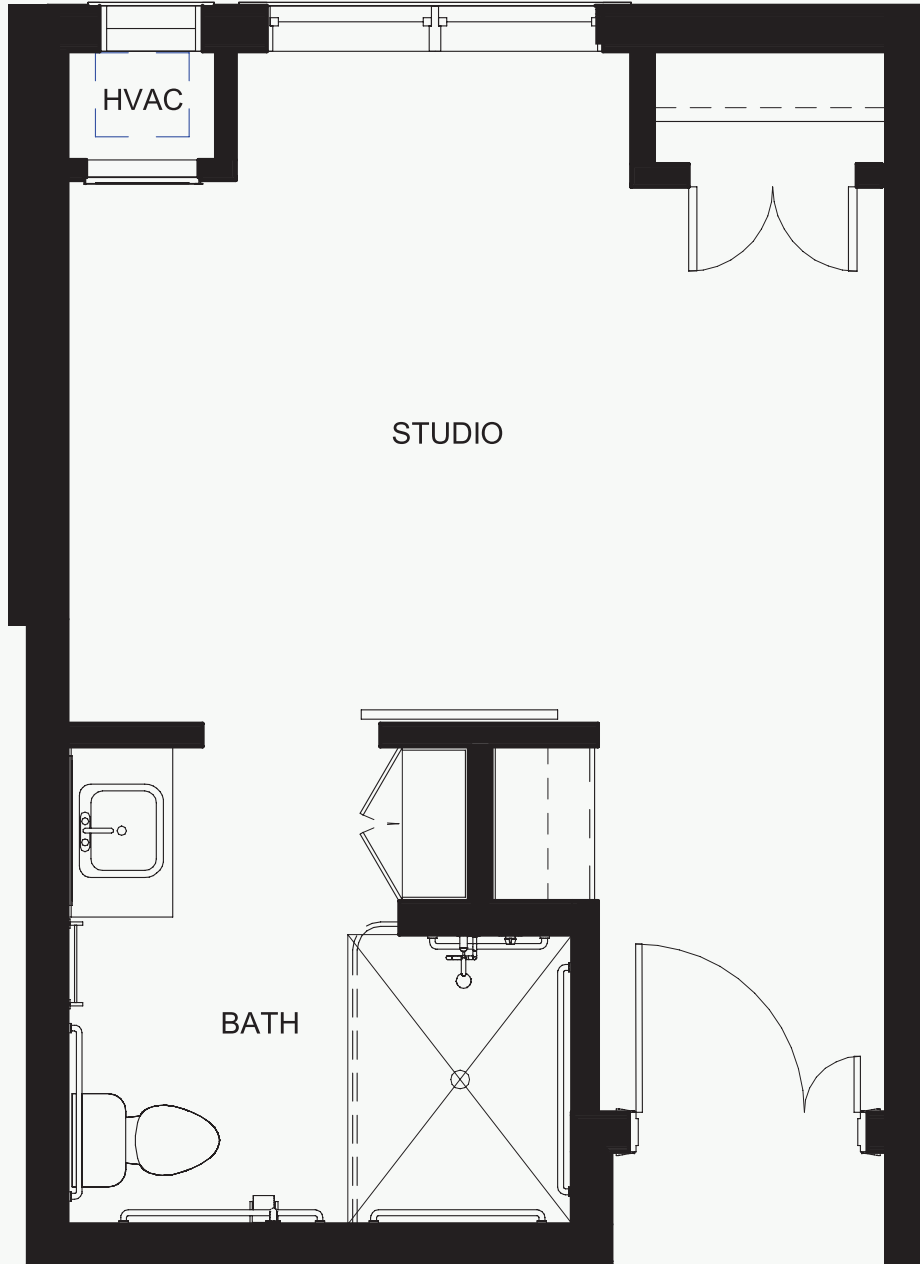

STUDIO, 1 BATH, 294 SQ. FT.

THE SPIRES  
AT BERRY COLLEGE